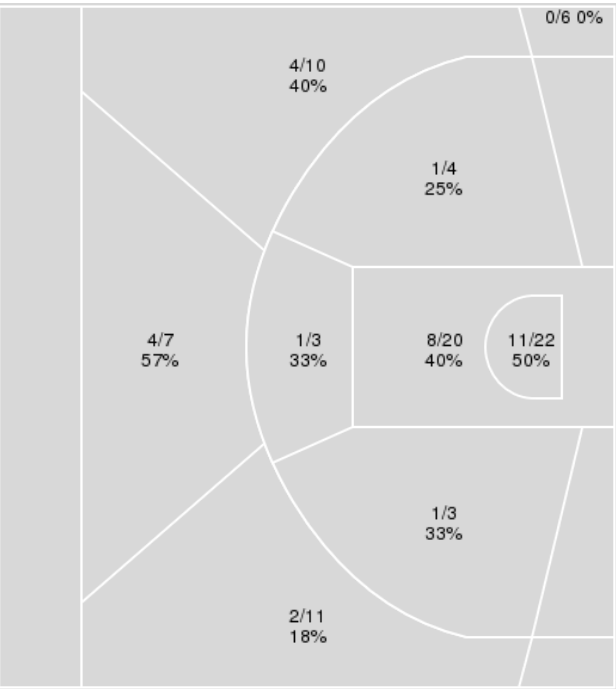

Arkansas St.

Troy	M/A	%
Field Goals	36/87	41
2 Points	32/73	44
3 Points	4/14	29
Free Throws	15/22	68

Arkansas St.	M/A	%
Field Goals	32/86	37
2 Points	22/52	42
3 Points	10/34	29
Free Throws	10/10	100