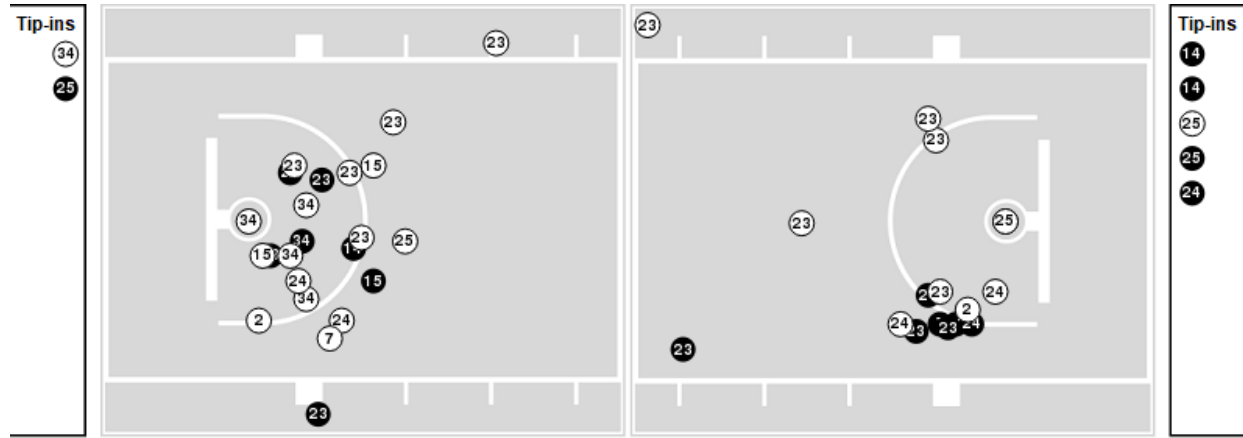

Blow Up Chart

● Made ○ Missed N - Player Number

Arkansas St.	M/A	%
Field Goals	32/86	37
2 Points	22/52	42
3 Points	10/34	29
Free Throws	10/10	100

Arkansas St.	M/A	%
Points in the Paint	38 (19 / 42)	45
Fast Break Points	10 (5/5)	100
Second Chance Points	17 (8/16)	50
Effective FG%	43