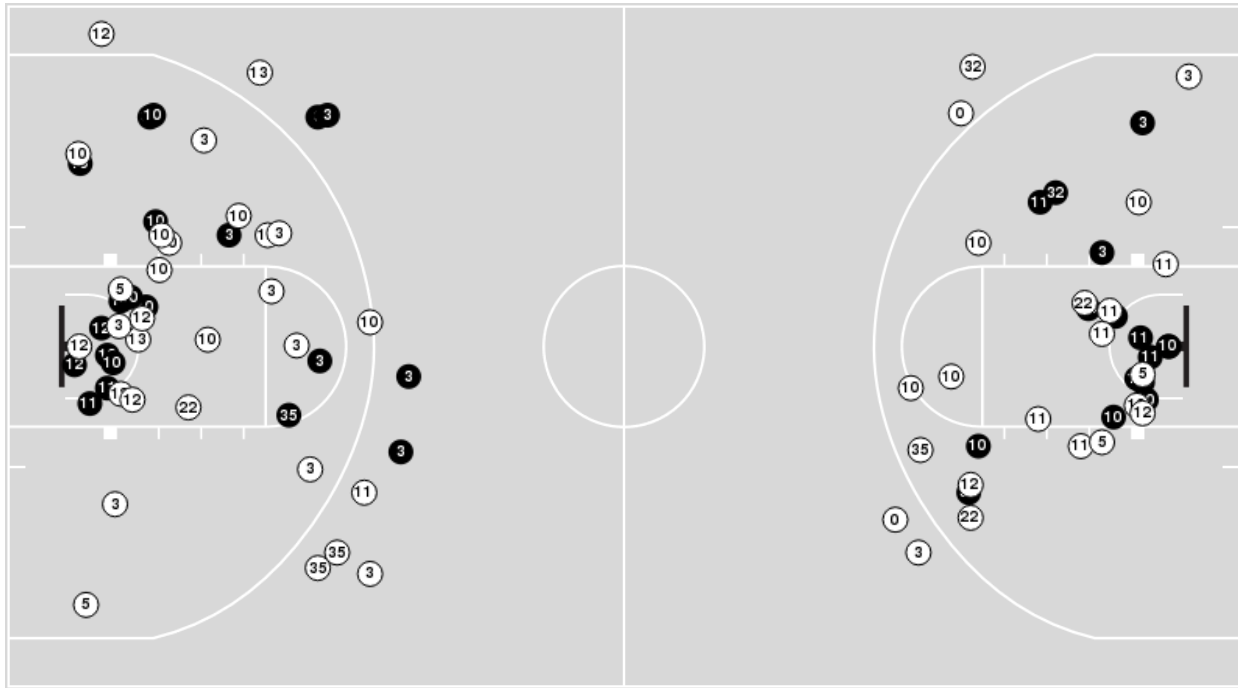

Players => 0, 2, 3, 5, 10, 11, 12, 13, 22, 23, 24, 32, 35FG Types=>AllResults=>All

Troy

All Field Goals