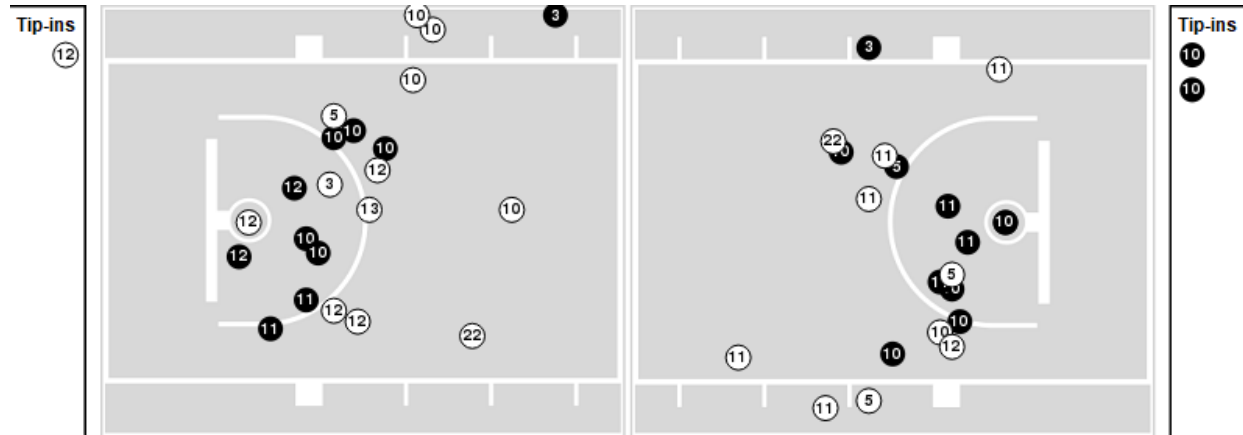

Blow Up Chart

● Made ○ Missed N - Player Number

Troy	M/A	%
Field Goals	36/87	41
2 Points	32/73	44
3 Points	4/14	29
Free Throws	15/22	68

Troy	M/A	%
Points in the Paint	38 (19 / 36)	53
Fast Break Points	14 (9/12)	75
Second Chance Points	24 (13/23)	57
Effective FG%	44