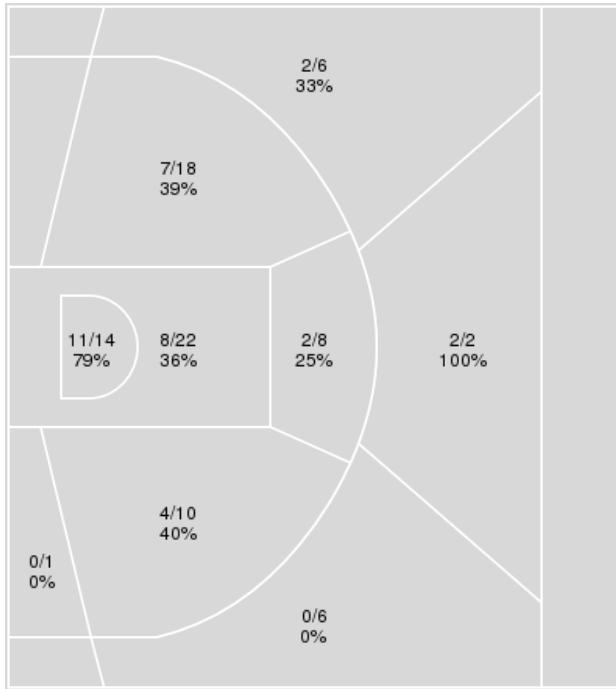

Arkansas St. at Troy

01/27/24 Trojan Arena, Troy, Ala.
2023-24 Women's Basketball

Game Time: 2:02 PM
Game Duration: 1:59
Attendance: 4,211

Officials: Eric Baker, Adrienne Gilmore-Nichols, Leah Lanie

{ Players => 0, 2, 3, 5, 10, 11, 12, 13, 22, 23, 24, 32, 35; } FG Types => All; Results => All;

{ Players => 0, 1, 2, 3, 4, 7, 14, 15, 23, 24, 25, 30, 34, 42; } FG Types => All; Results => All;

Troy