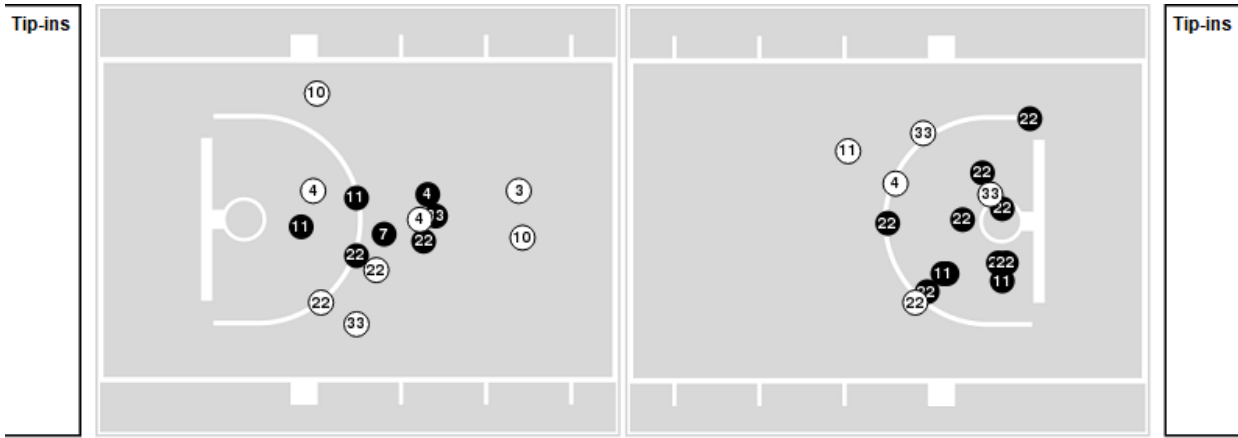

Blow Up Chart

● Made ○ Missed N - Player Number

South Alabama	M/A	%
Field Goals	26/62	42
2 Points	19/39	49
3 Points	7/23	30
Free Throws	12/23	52

South Alabama	M/A	%
Points in the Paint	36 (18 / 31)	58
Fast Break Points	18 (9/11)	82
Second Chance Points	12 (8/14)	57
Effective FG%	48