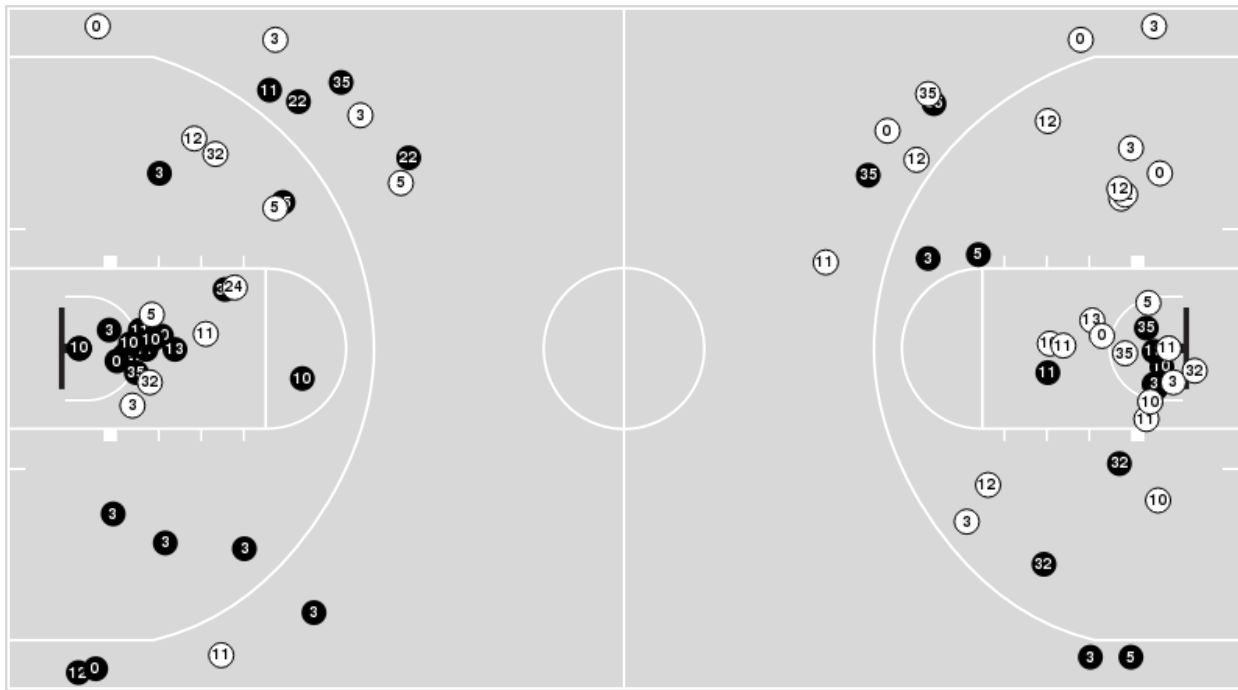

South Alabama at Troy

03/01/24 Trojan Arena, Troy, Ala.
2023-24 Women's Basketball

Game Time: 6:02 PM
Game Duration: 1:48
Attendance: 2,796

Officials: Deanna Jackson, Maria Gearhart, Natasha Brown

Players => 0, 2, 3, 5, 10, 11, 12, 13, 22, 23, 24, 32, 35FG Types=>AllResults=>All

Troy

All Field Goals